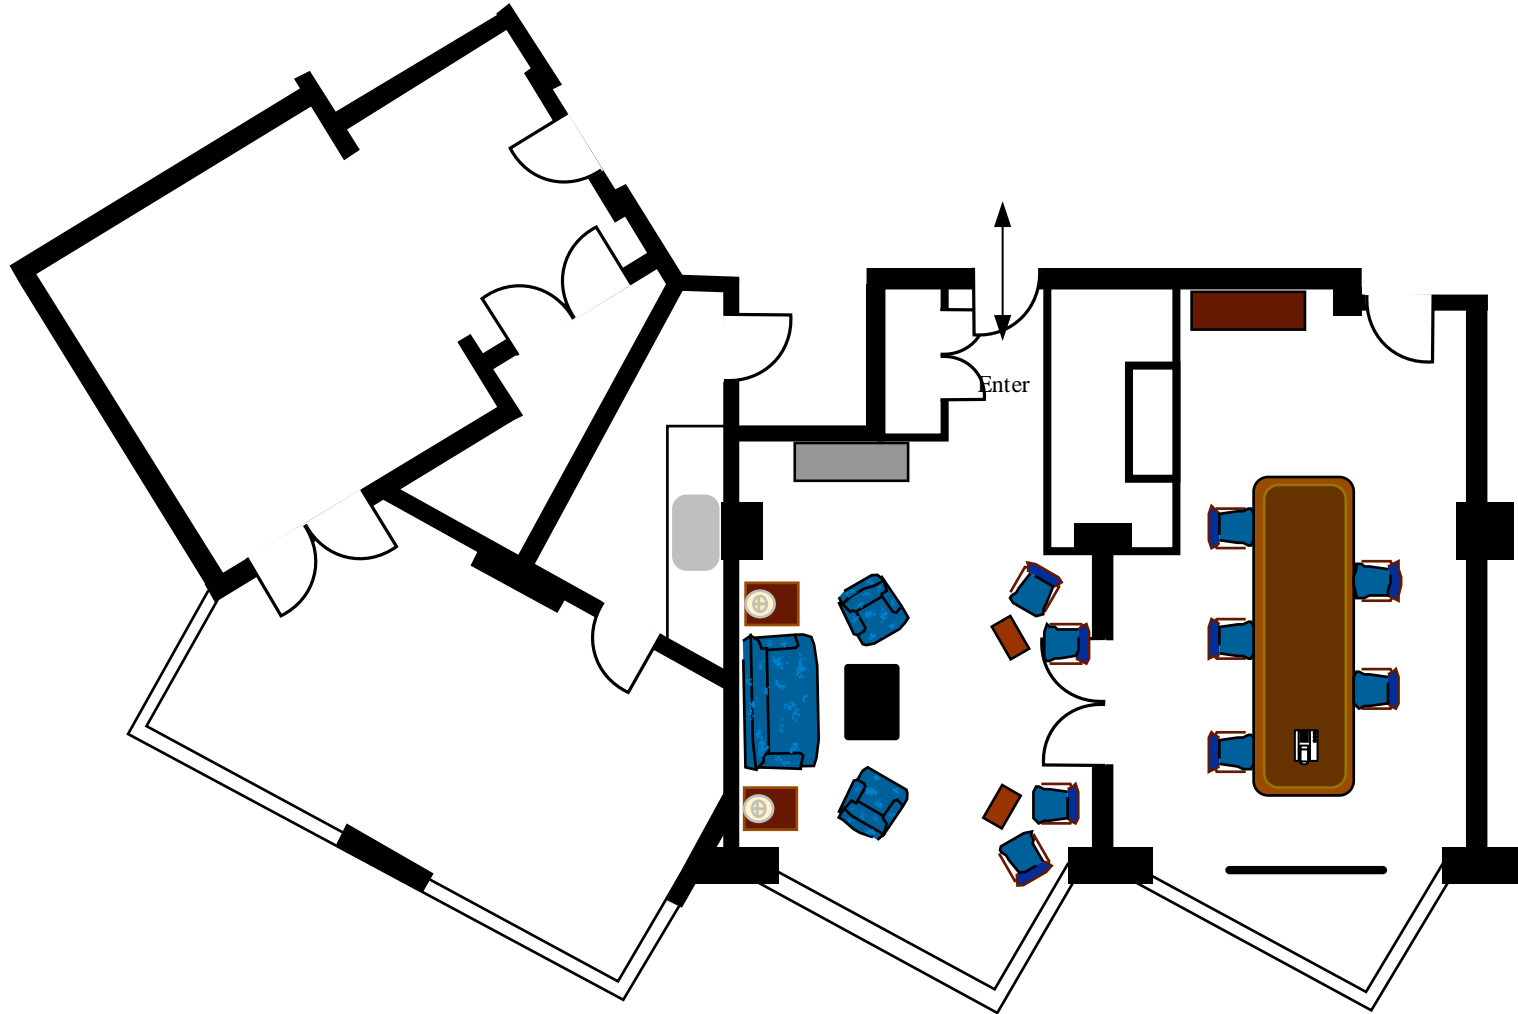

Oak Room 1 (4th Floor)

Group: _____

Date(s): _____

Function: _____

88m² (947ft)

Garden View